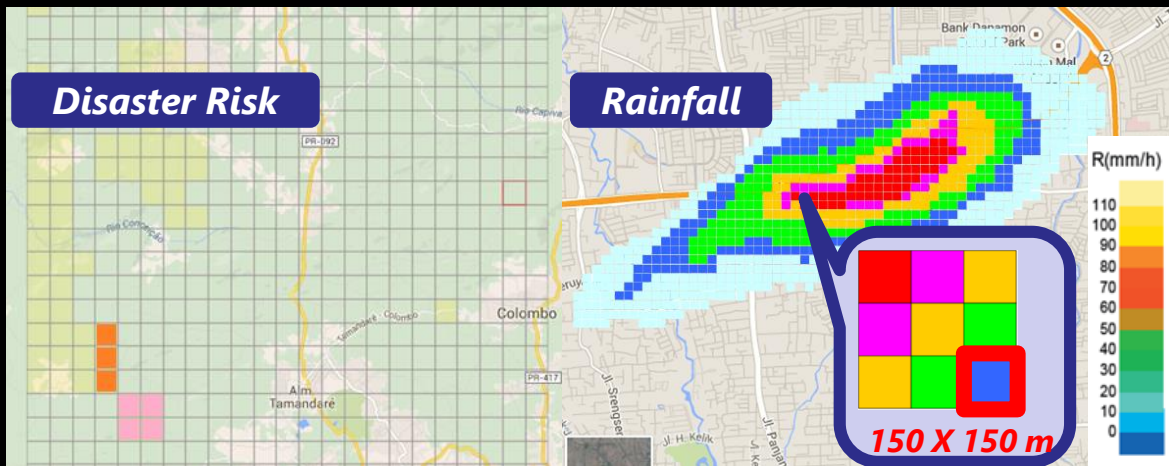

Main Purpose Transferring technologies on **Disaster Risk Prevention System with X-band Radar** to **Civil Defense in Parana.**

Data Acquisition

Polarimetric

Real-time Rainfall Data

Risk Analysis

Radar Data
Analysis Server

Landslide Risk Evaluation

Warning

Civil Defense

Evacuation

Radar Data Analysis Function

Output Data **For Flood Forecasting**

- 1/10/60-min rainfall
- 24/48-hr rainfall
- Continuous rainfall

For Landslide Forecasting

- 1.5-hr half-life working rainfall
- 72-hr half-life working rainfall

Installation of JMA-912 at Brazil

JRC

Calculation in Each Radar Mesh

Rainfall

Rainfall Graph

➤ Calculation in each mesh in the target area...

150m

150m

Snake Line

Landslide Warning – 30 Jan. 2019

[30 Jan. 2019]
20:08

Landslide Warning was generated with heavy rain.

Degree of Risk

Snake Line