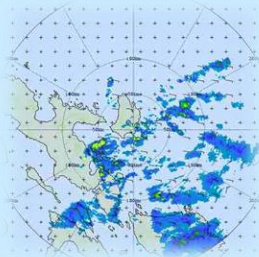

PPI

Intensity + Wind

RTI

CAPPI

JRC's Supply Record in Parana State, Brazil

Purpose of the Project

Period Jan. 2019 (System operation started)

Target Area Near Curitiba City (Landslide risk: **High**)