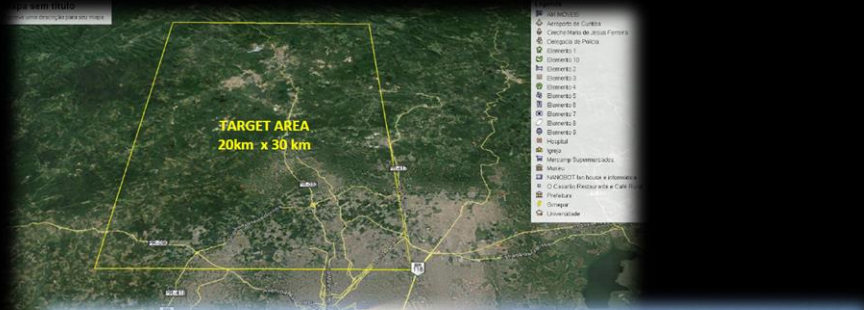

PPI

Intensity + Wind

RTI

CAPPI

JRC's Supply Record in Parana State, Brazil

Purpose of the Project

Period Jan. 2019 (System operation started)

Target Area Near Curitiba City (Landslide risk: **High**)

Main Purpose Transferring technologies on **Disaster Risk Prevention System with X-band Radar** to **Civil Defense in Parana.**

Data Acquisition

Polarimetric

Real-time Rainfall Data

Risk Analysis

Radar Data
Analysis Server