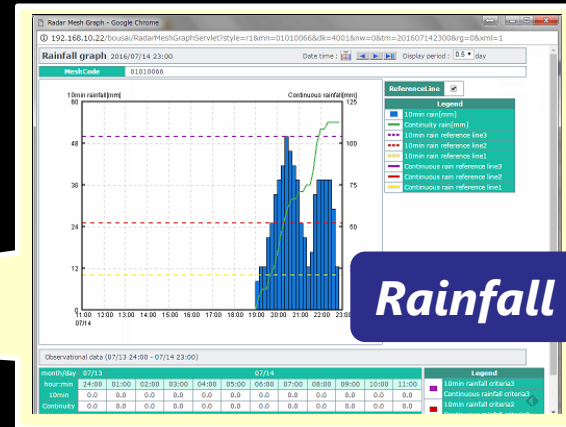

Main Purpose Transferring technologies on **Disaster Risk Prevention System with X-band Radar** to **Civil Defense in Parana.**

Data Acquisition

Polarimetric

Real-time Rainfall Data

Risk Analysis

Radar Data
Analysis Server

Landslide Risk Evaluation

Warning

Civil Defense

Evacuation

Radar Data Analysis Function

Output Data **For Flood Forecasting**

- 1/10/60-min rainfall
- 24/48-hr rainfall
- Continuous rainfall

For Landslide Forecasting

- 1.5-hr half-life working rainfall
- 72-hr half-life working rainfall

Installation of JMA-912 at Brazil

JRC

Calculation in Each Radar Mesh

Rainfall

Rainfall Graph

➤ Calculation in each mesh in the target area...

150m

150m

Snake Line

Landslide Warning – 30 Jan. 2019

[30 Jan. 2019]
20:08

Landslide Warning was generated with heavy rain.

Degree of Risk

Snake Line