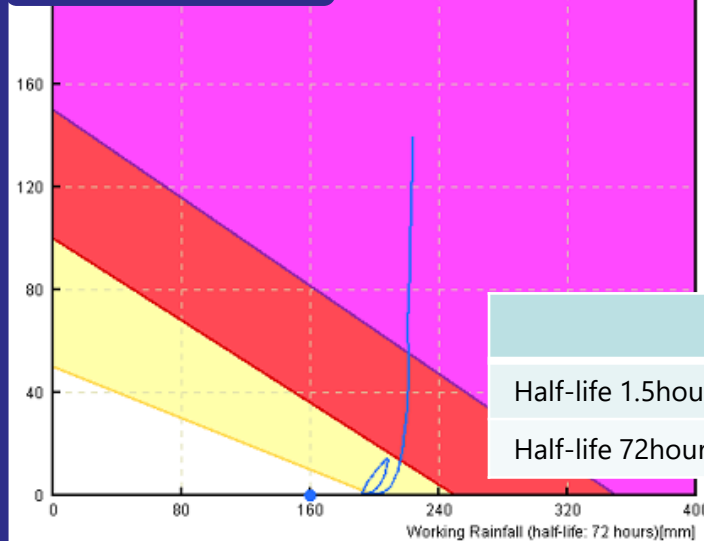

Landslide Risk Evaluation

Warning

Civil Defense

Evacuation

Radar Data Analysis Function

Output Data **For Flood Forecasting**

- 1/10/60-min rainfall
- 24/48-hr rainfall
- Continuous rainfall

For Landslide Forecasting

- 1.5-hr half-life working rainfall
- 72-hr half-life working rainfall

Installation of JMA-912 at Brazil

JRC

Calculation in Each Radar Mesh

Rainfall

Rainfall Graph

➤ Calculation in each mesh in the target area...

150m

150m

Snake Line

Landslide Warning – 30 Jan. 2019

[30 Jan. 2019]
20:08

Landslide Warning was generated with heavy rain.

Degree of Risk

Snake Line

Threshold exceeded

	20:20	21:20
Half-life 1.5hours (mm)	85.3	139.3
Half-life 72hours (mm)	109.2	224.2

What is the Snake Curve ?

Contributed to judgment of landslide risk index!!

**JRC proposes and delivers
the comprehensive disaster risk reduction
system most suitable for your country.**