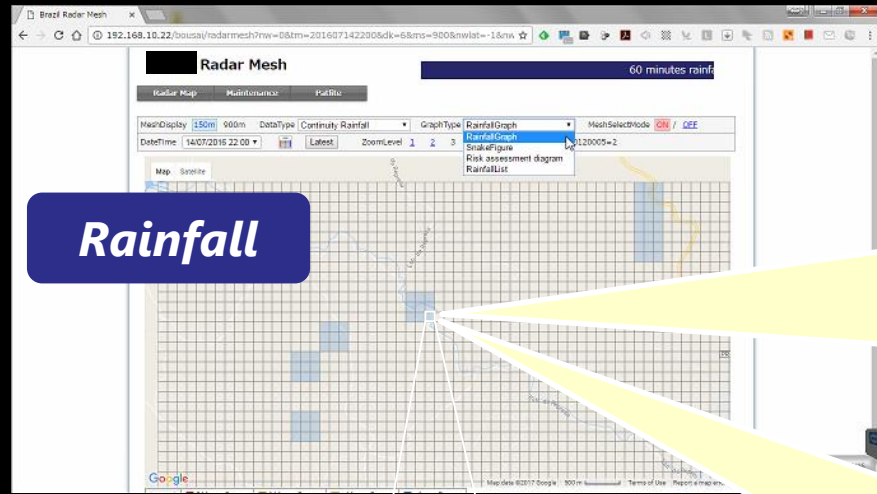

Main Purpose Transferring technologies on **Disaster Risk Prevention System with X-band Radar** to **Civil Defense in Parana.**

Data Acquisition

Polarimetric

Real-time Rainfall Data

Risk Analysis

Radar Data
Analysis Server

Landslide Risk Evaluation

Warning

Civil Defense

Evacuation

Radar Data Analysis Function

Output Data **For Flood Forecasting**

- 1/10/60-min rainfall
- 24/48-hr rainfall
- Continuous rainfall

For Landslide Forecasting

- 1.5-hr half-life working rainfall
- 72-hr half-life working rainfall

Installation of JMA-912 at Brazil

JRC

Calculation in Each Radar Mesh

Rainfall

Rainfall Graph

➤ Calculation in each mesh in the target area...

150m

150m

Snake Line

Landslide Warning – 30 Jan. 2019

[30 Jan. 2019]
20:08

Landslide Warning was generated with heavy rain.

Degree of Risk

Snake Line