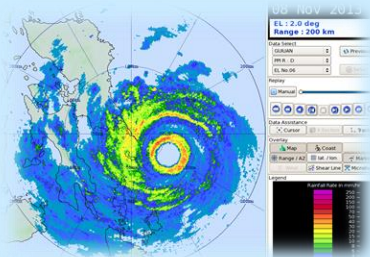

PPI

Intensity + Wind

RTI

CAPPI

JRC's Supply Record in Parana State, Brazil

Purpose of the Project

Period Jan. 2019 (System operation started)

Target Area Near Curitiba City (Landslide risk: **High**)

Main Purpose Transferring technologies on **Disaster Risk Prevention System with X-band Radar** to **Civil Defense in Parana.**

Data Acquisition

Polarimetric

Real-time Rainfall Data

Risk Analysis

Radar Data
Analysis Server

Landslide Risk Evaluation

Warning

Civil Defense

Evacuation

Radar Data Analysis Function

Output Data **For Flood Forecasting**

- 1/10/60-min rainfall
- 24/48-hr rainfall
- Continuous rainfall

For Landslide Forecasting