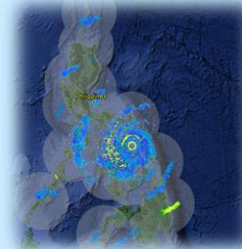

Composite

J-BIRDS software provides various products