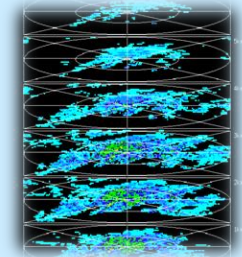

Radar Rainfall Sensor

J-BIRDS software provides various products

CAPPI