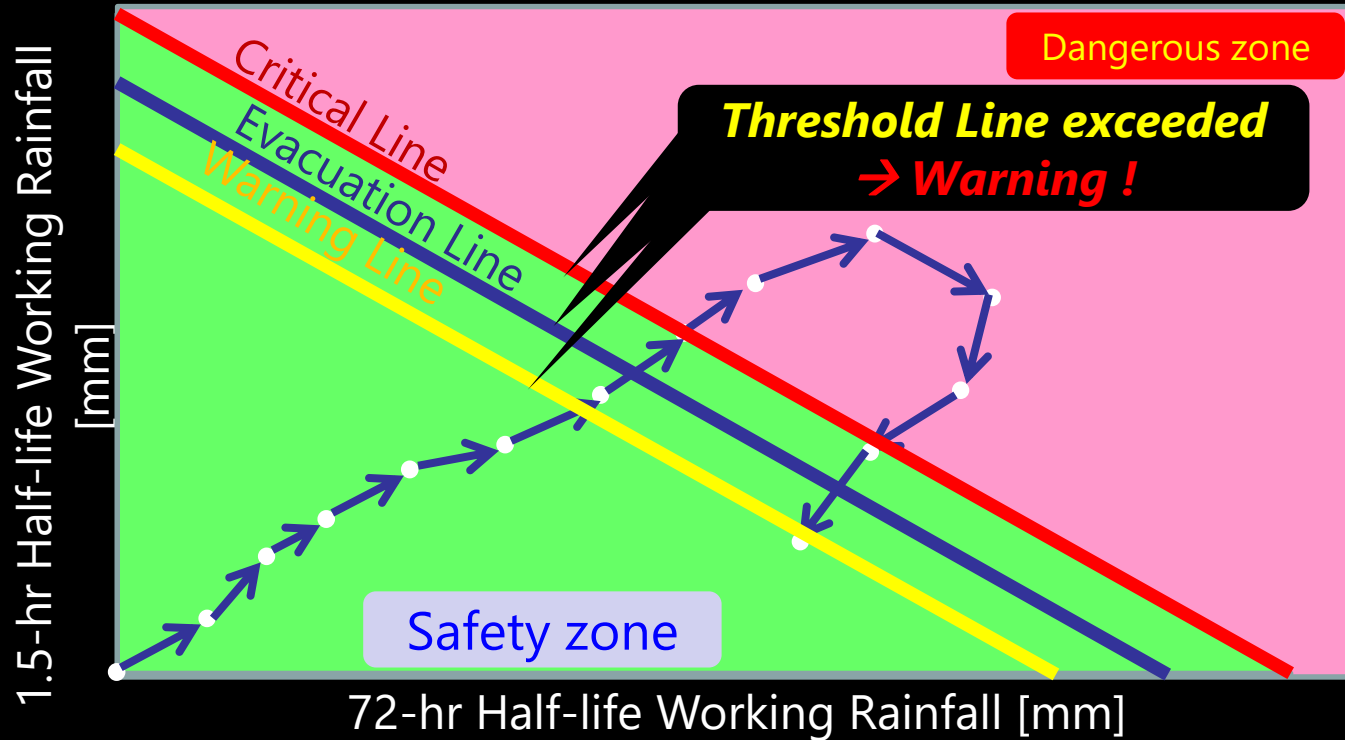

150m

150m

Snake Line

Landslide Warning – 30 Jan. 2019

[30 Jan. 2019]
20:08

Landslide Warning was generated with heavy rain.

Degree of Risk

Snake Line

Threshold exceeded

	20:20	21:20
Half-life 1.5hours (mm)	85.3	139.3
Half-life 72hours (mm)	109.2	224.2

What is the Snake Curve ?

Contributed to judgment of landslide risk index!!

**JRC proposes and delivers
the comprehensive disaster risk reduction
system most suitable for your country.**