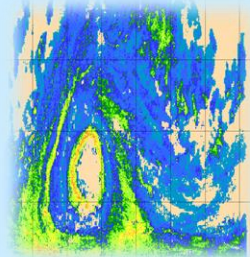

Radar Rainfall Sensor

J-BIRDS software provides various products

RTI