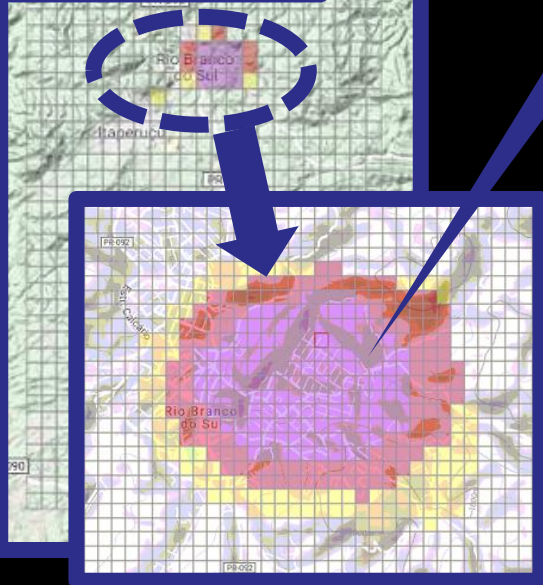

Landslide Risk Evaluation

Warning

Civil Defense

Evacuation

Radar Data Analysis Function

Output Data **For Flood Forecasting**

- 1/10/60-min rainfall
- 24/48-hr rainfall
- Continuous rainfall

For Landslide Forecasting

- 1.5-hr half-life working rainfall
- 72-hr half-life working rainfall

Installation of JMA-912 at Brazil

JRC

Calculation in Each Radar Mesh

Rainfall

Rainfall Graph

➤ Calculation in each mesh in the target area...

150m

150m

Snake Line

Landslide Warning – 30 Jan. 2019

[30 Jan. 2019]
20:08

Landslide Warning was generated with heavy rain.

Degree of Risk

Snake Line

Threshold exceeded

	20:20	21:20
Half-life 1.5hours (mm)	85.3	139.3
Half-life 72hours (mm)	109.2	224.2

What is the Snake Curve ?

Contributed to judgment of landslide risk index!!

**JRC proposes and delivers
the comprehensive disaster risk reduction
system most suitable for your country.**