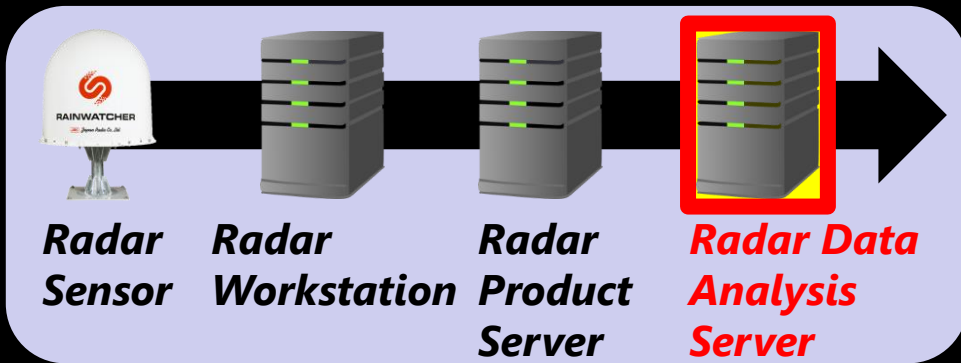

Radar Data Analysis Function