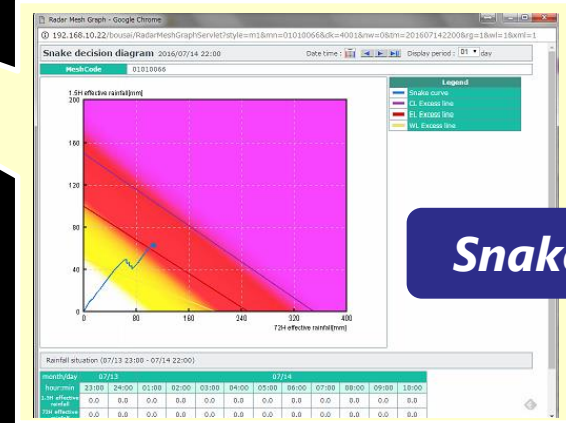

Calculation in Each Radar Mesh

Rainfall

Rainfall Graph

➤ Calculation in each mesh in the target area...

150m

150m

Snake Line