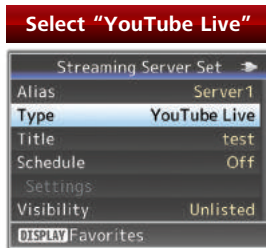

## ■ Easy Setup for YouTube Live

- You can select Schedule On/Off streaming in the YouTube Live.