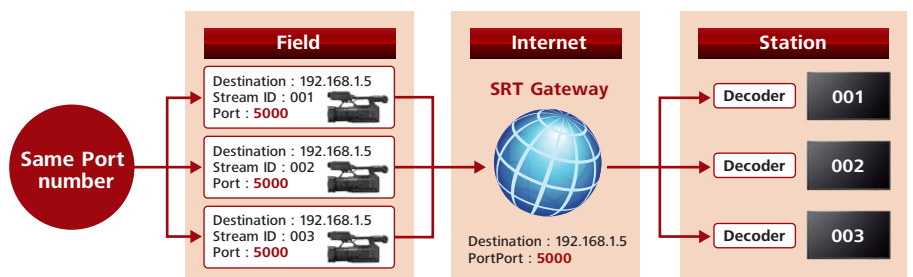

## Main Features

### ■ SRT FEC (Forward Error Correction)

- SRT delivers broadcast quality video over the Internet.
- Resilient to network congestion, high jitter, and packet loss.
- In addition to ARQ (Automatic Repeat request), FEC (Forward Error Correction) provides redundant data to the stream to be used to recover packets lost due to unstable connections, Internet congestion, and high jitter.

### ■ SRT Stream ID

- Only one port is required.
- Stream ID protects video channel from unauthorized access.
- Provides additional security when moving video over public networks.