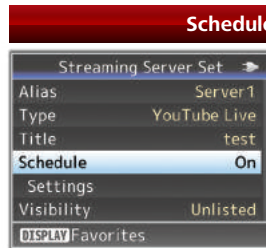

## ■ Easy Setup for YouTube Live

- You can select Schedule On/Off streaming in the YouTube Live.