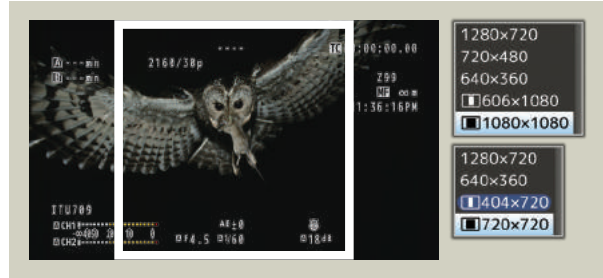

■ SNS Vertical/Square video streaming

- You can select Vertical or Square video streaming for applicable Social Networks.
- White guideline is displayed in the LCD/Viewfinder.

■ Easy Setup for Facebook Live

- JVC joined "Facebook Live Solution Partners" from April 2020. GY-HC500 V2 can use "Easy Setup Facebook Live".

<https://www.facebook.com/facebookmedia/solutions/facebook-live>

■ Interlace 1080i50/59.94 for Haivision decoders

- GY-HC500 V2 provides Interlace capability for various Haivision decoders.

<https://www.haivision.com/products/makito-series/>