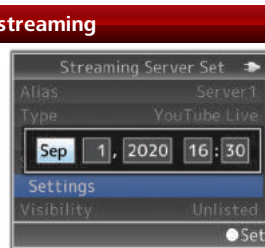

## ■ SNS Vertical/Square video streaming

- You can select Vertical or Square video streaming for applicable Social Networks.
- White guideline is displayed in the LCD/Viewfinder.

## ■ Easy Setup for YouTube Live

- You can select Schedule On/Off streaming in the YouTube Live.