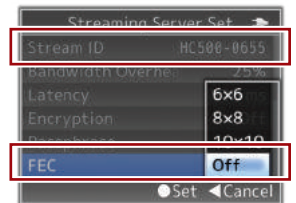

Main Features

■ SRT FEC (Forward Error Correction)

- SRT delivers broadcast quality video over the Internet.
- Resilient to network congestion, high jitter, and packet loss.
- In addition to ARQ (Automatic Repeat request), FEC (Forward Error Correction) provides redundant data to the stream to be used to recover packets lost due to unstable connections, Internet congestion, and high jitter.