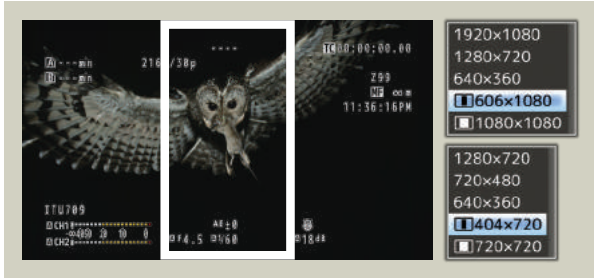

■ SNS Vertical/Square video streaming

- You can select Vertical or Square video streaming for applicable Social Networks.
- White guideline is displayed in the LCD/Viewfinder.

■ Easy Setup for Facebook Live

- JVC joined "Facebook Live Solution Partners" from April 2020. GY-HC500 V2 can use "Easy Setup Facebook Live".

<https://www.facebook.com/facebookmedia/solutions/facebook-live>

■ Interlace 1080i50/59.94 for Haivision decoders

- GY-HC500 V2 provides Interlace capability for various Haivision decoders.

<https://www.haivision.com/products/makito-series/>