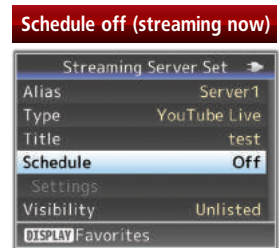

## ■ Easy Setup for YouTube Live

- You can select Schedule On/Off streaming in the YouTube Live.